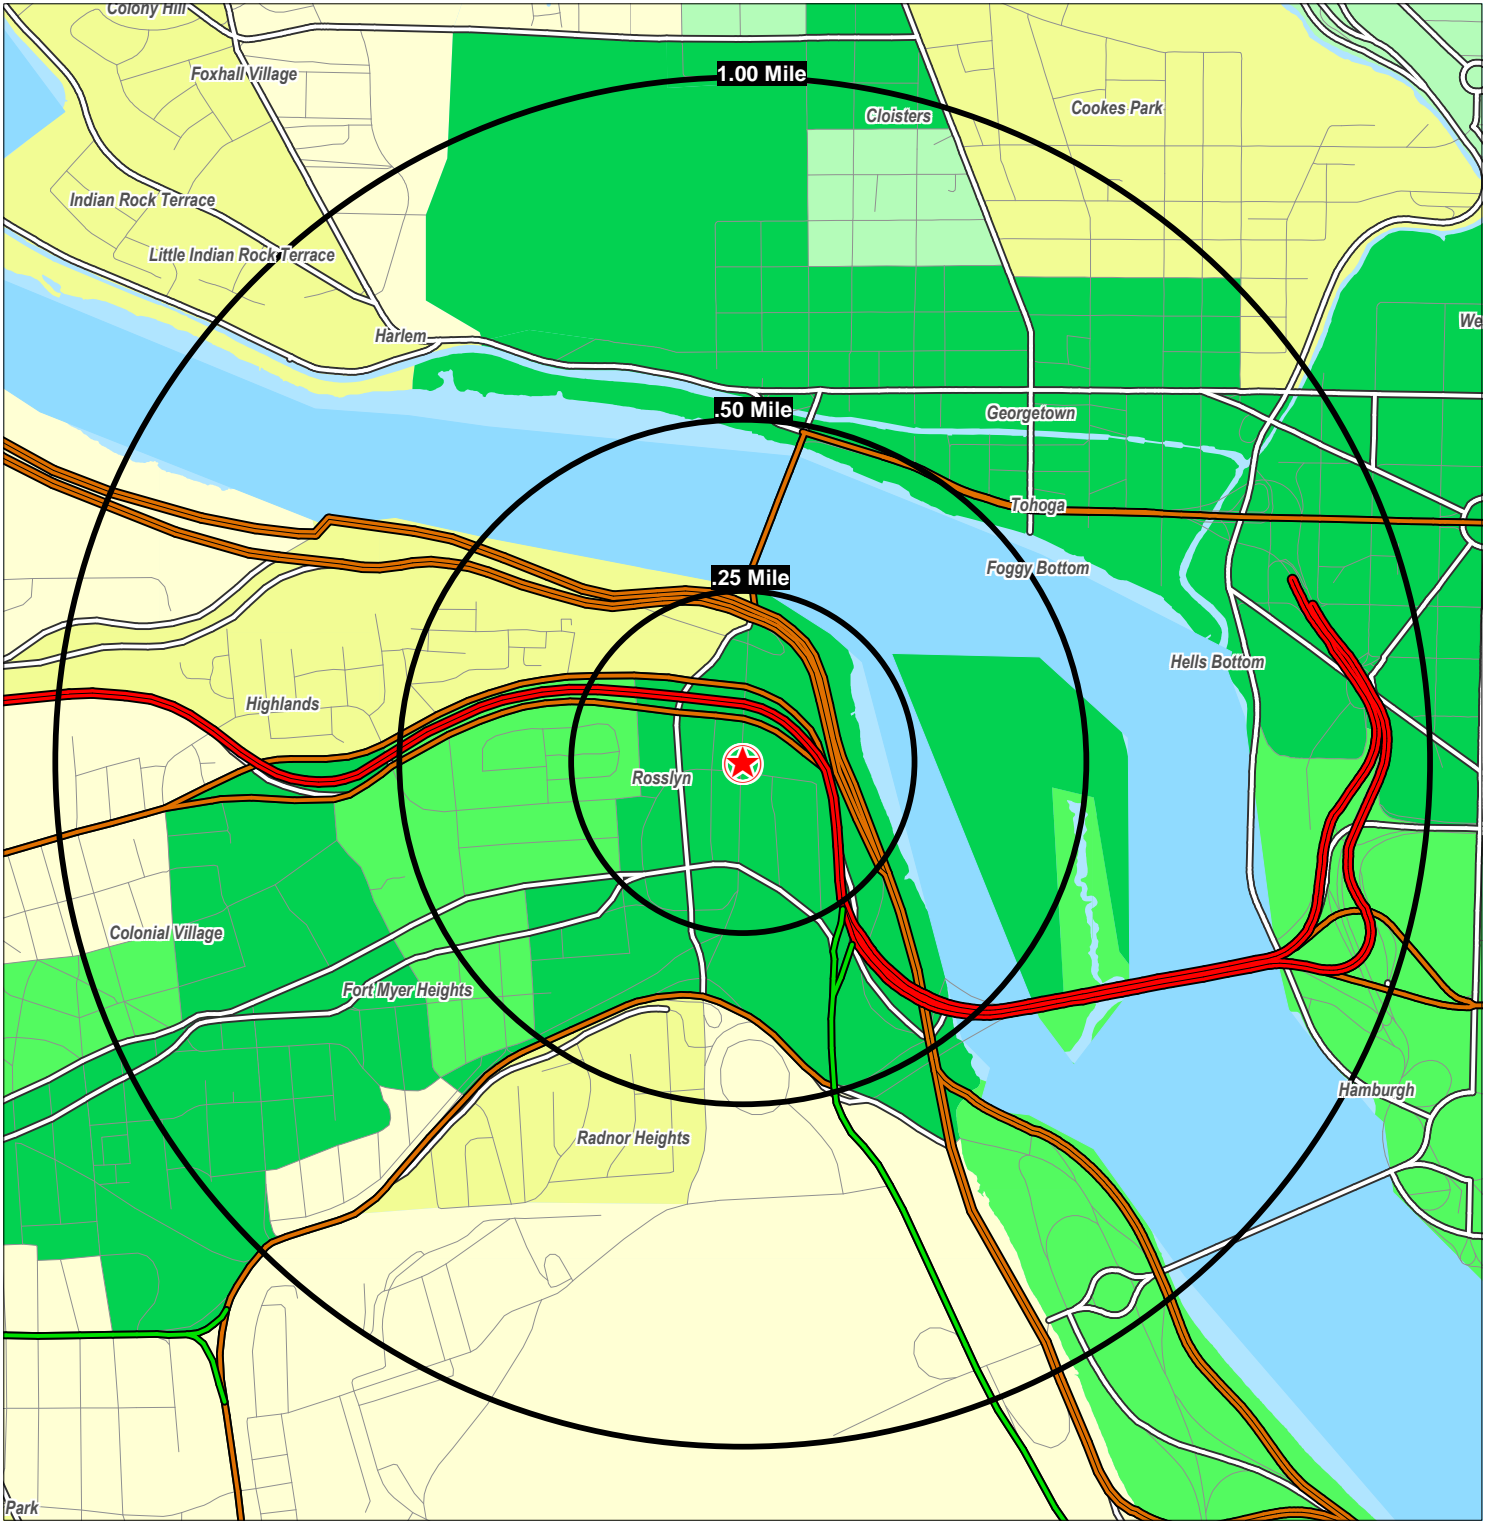

Lat: 38.897 Lon: -77.0705 Zoom: 2.204 mi Logos are for identification purposes only and may be trademarks of their respective companies.

©2010, SITES USA Inc., Chandler, AZ (480) 491-1112. All Rights Reserved.

Urban Employment Density
By Block Groups

- 15,000 or more
- 10,000 to 15,000
- 5,000 to 10,000
- 2,500 to 5,000
- Less than 2,500

1919 N Lynn St
Arlington, Virginia
(Employees per Square Mile)

March 2010

Urban Employment Density

- **.25 Miles - 1,231**
- **.5 Miles - 6,706**
- **1 Mile - 27,228**

www.TRETAIL.com

This map was produced using data from private and government sources deemed to be reliable. The information herein is provided without representation or warranty.