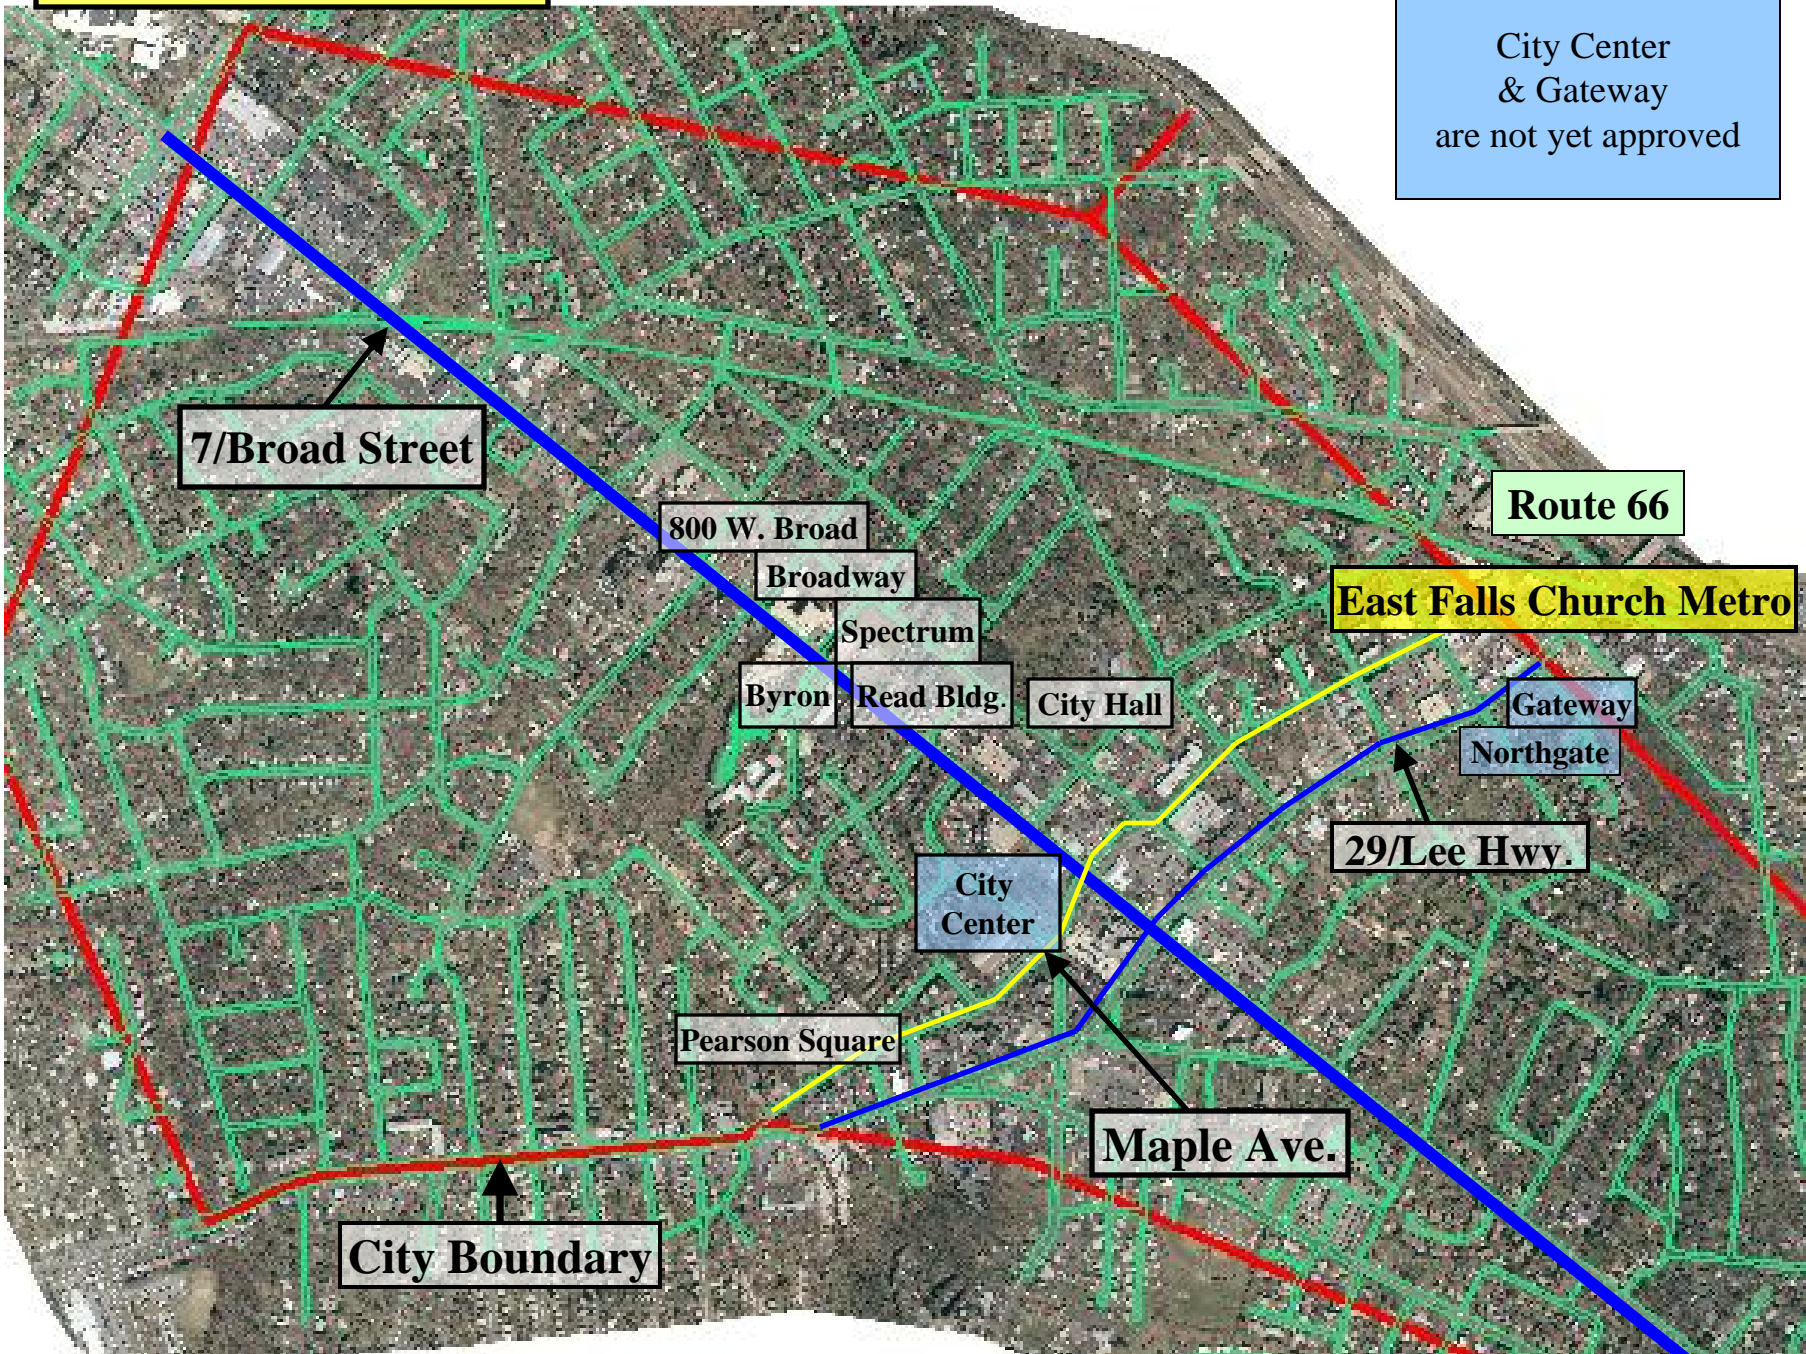

West Falls Church Metro

City Center & Gateway are not yet approved

7/Broad Street

800 W. Broad

Broadway

Spectrum

Byron

Read Bldg.

City Hall

City Center

Pearson Square

Maple Ave.

29/Lee Hwy.

Northgate

Gateway

Route 66

East Falls Church Metro

City Boundary