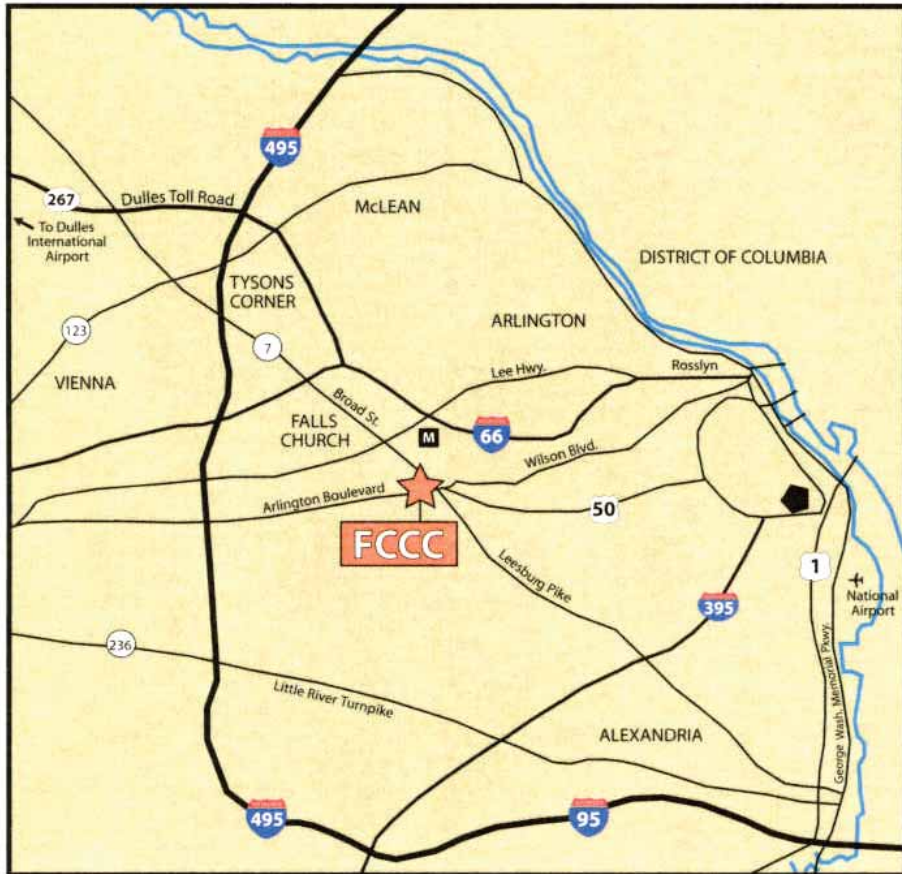

# Falls Church Corporate Center

Regional Map

Local Street Map

Bill Miller - 202.775.7033  
W. Alex Walker - 202.775.7087  
Ann McLean - 202.775.7007