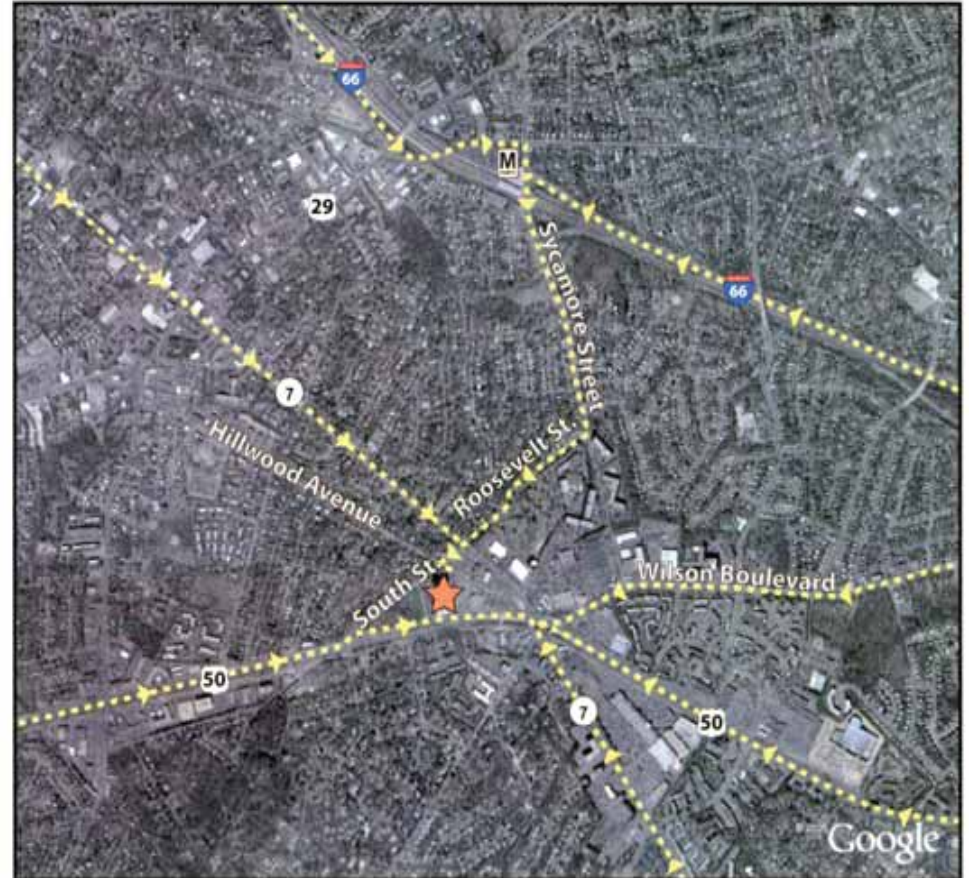

# Falls Church Corporate Center

Regional Map

Local Street Map

Bill Miller - 202.775.7033  
W. Alex Walker - 202.775.7087  
Ann McLean - 202.775.7007