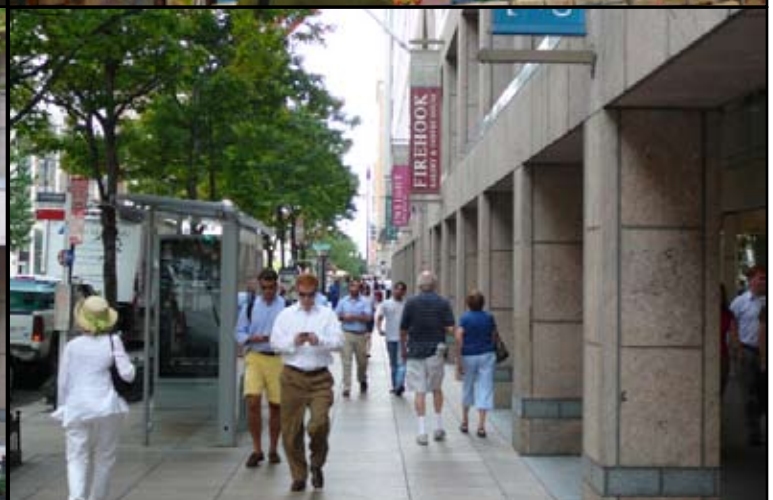

Columbia Square - 555 13th STREET, NW

Washington, DC - F Street Retail Space

TRANSWESTERN
RETAIL

Columbia Square - 555 13th STREET, NW

Washington, DC - Former Café Space on 12th Street

TRANSWESTERN
RETAIL