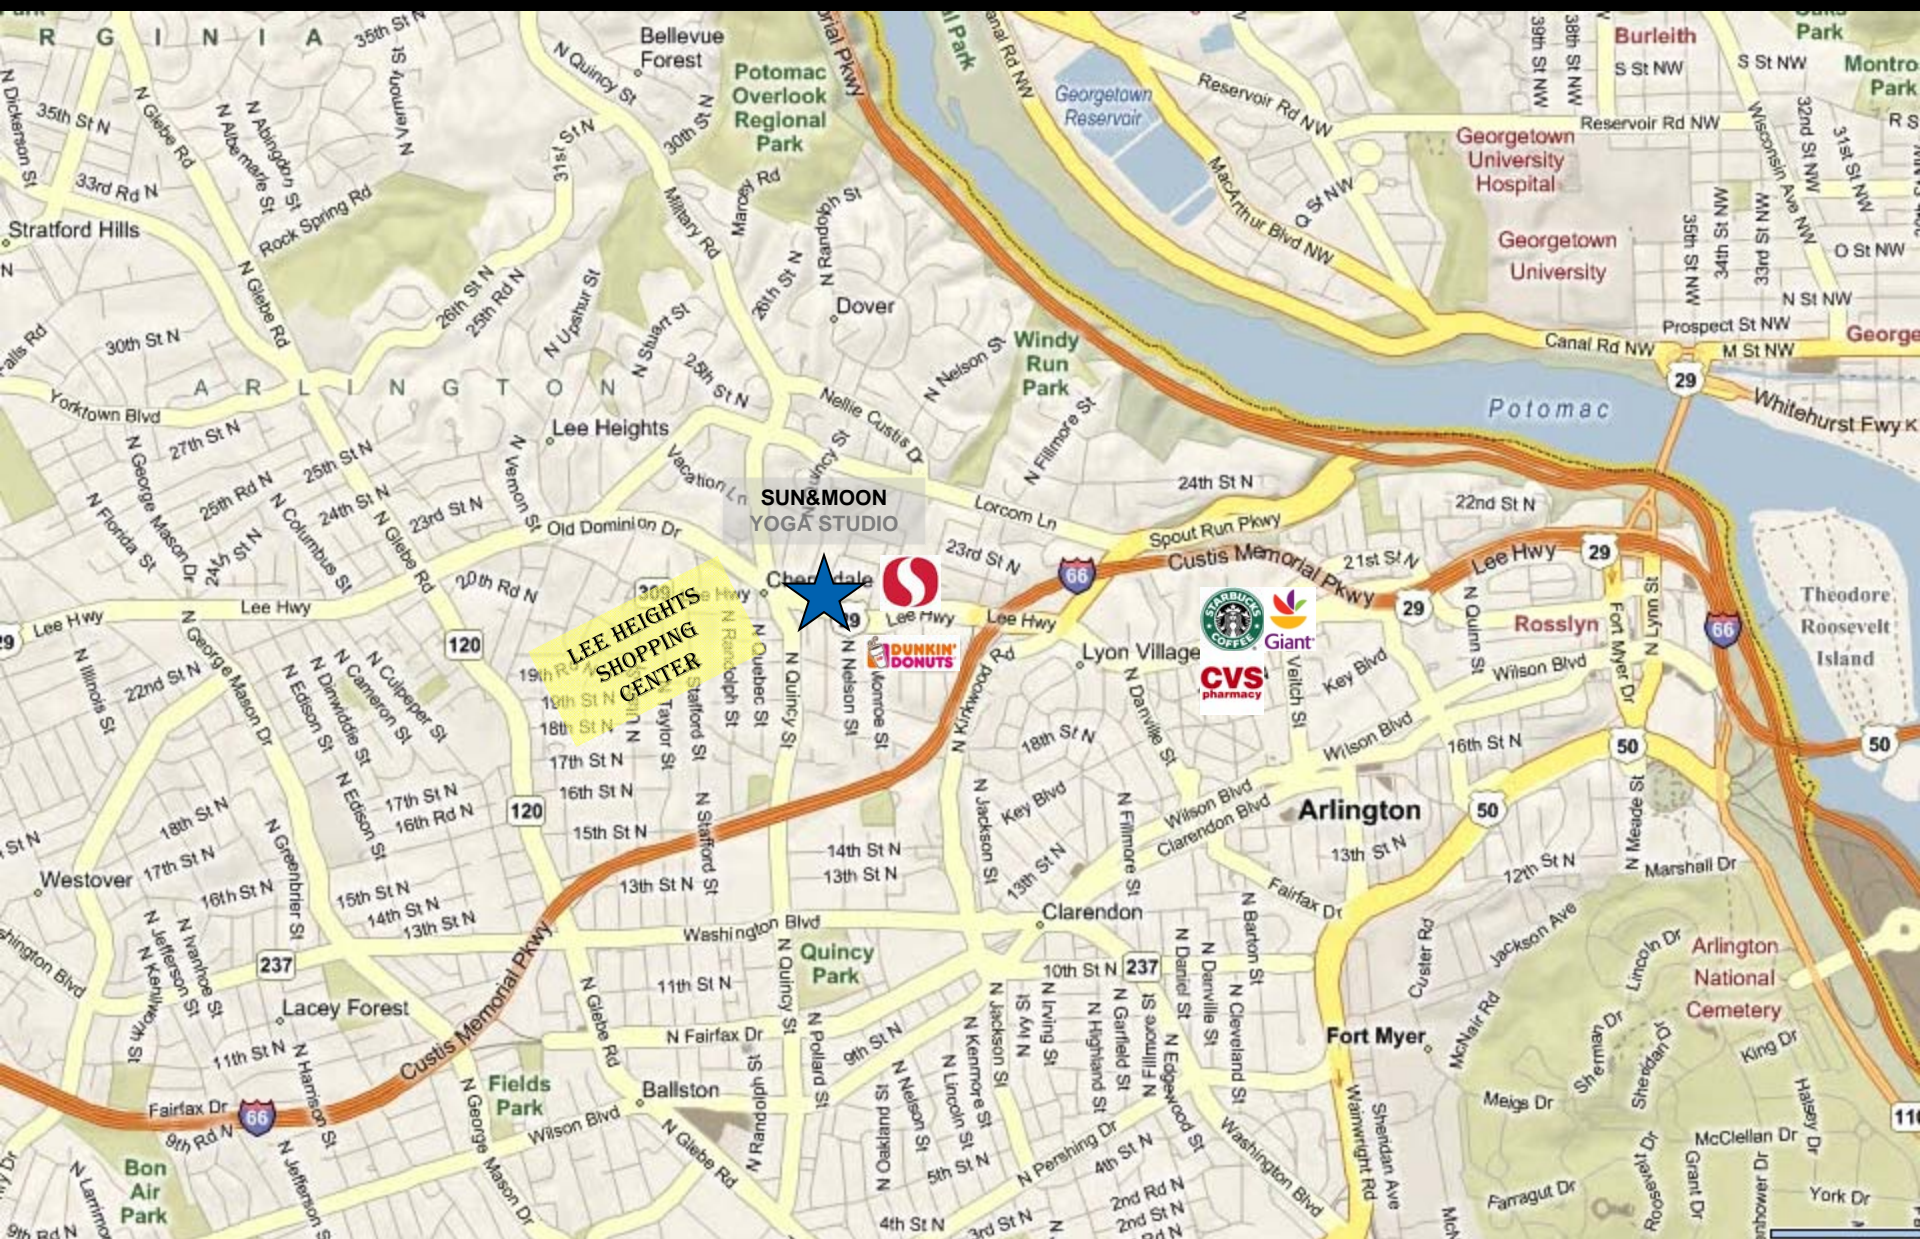

# THE BROMPTONS AT CHERRYDALE – 3900 LEE HIGHWAY

Arlington, VA

TRANSWESTERN

RETAIL

# CHERRYDALE – 3800 LEE HIGHWAY

North Arlington, VA

TRANSWESTERN

RETAIL