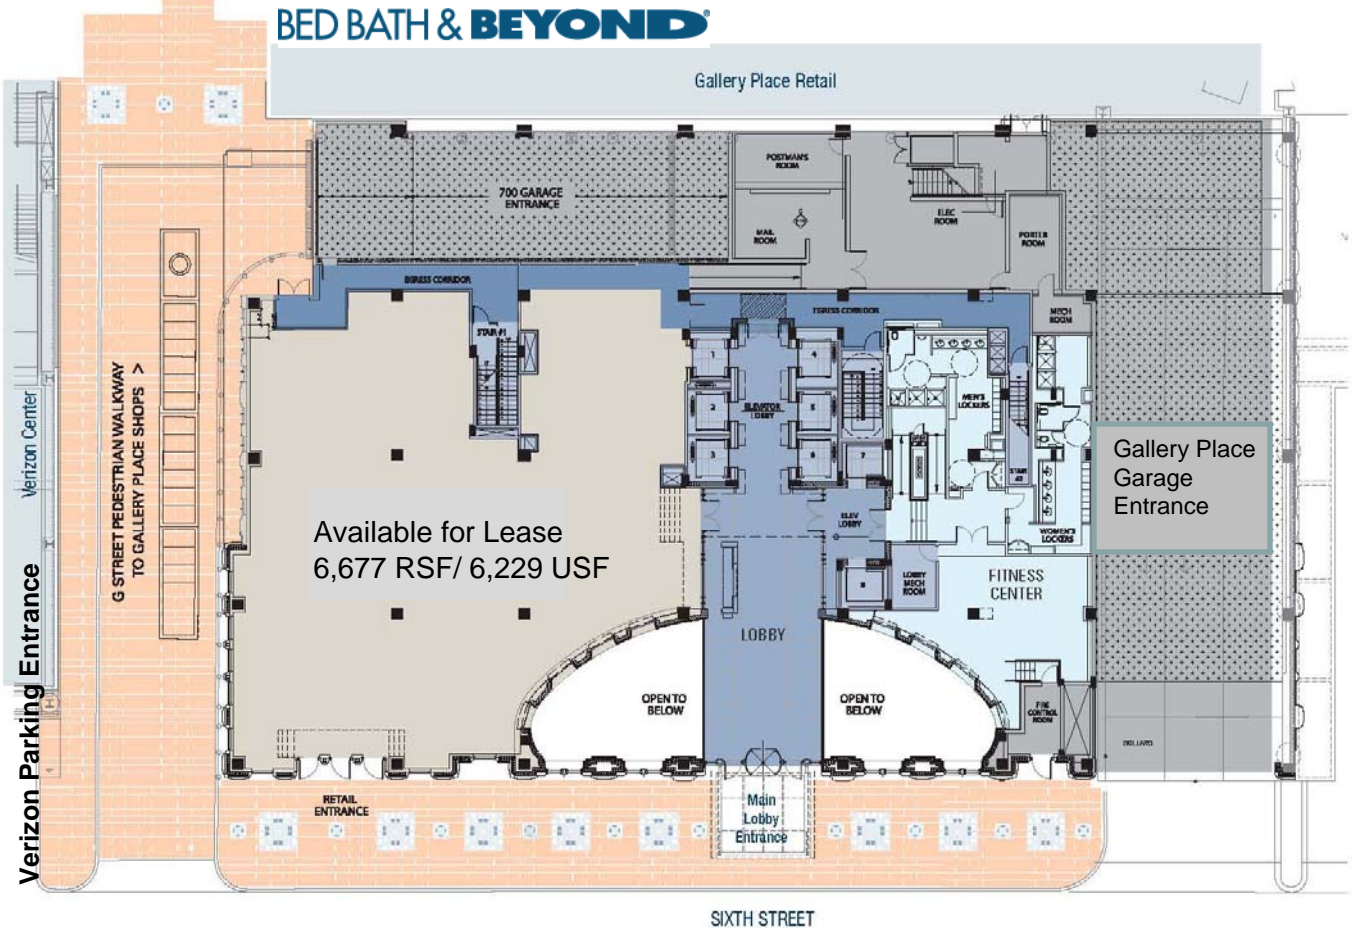

**700
SIX**

FIRST FLOOR

URBAN
OUTFITTERS

AVEDA

ZENGO
Washington DC

Entrance

BED BATH & BEYOND

Gallery Place Retail

Available for Lease
6,677 RSF / 6,229 USF

SIXTH STREET