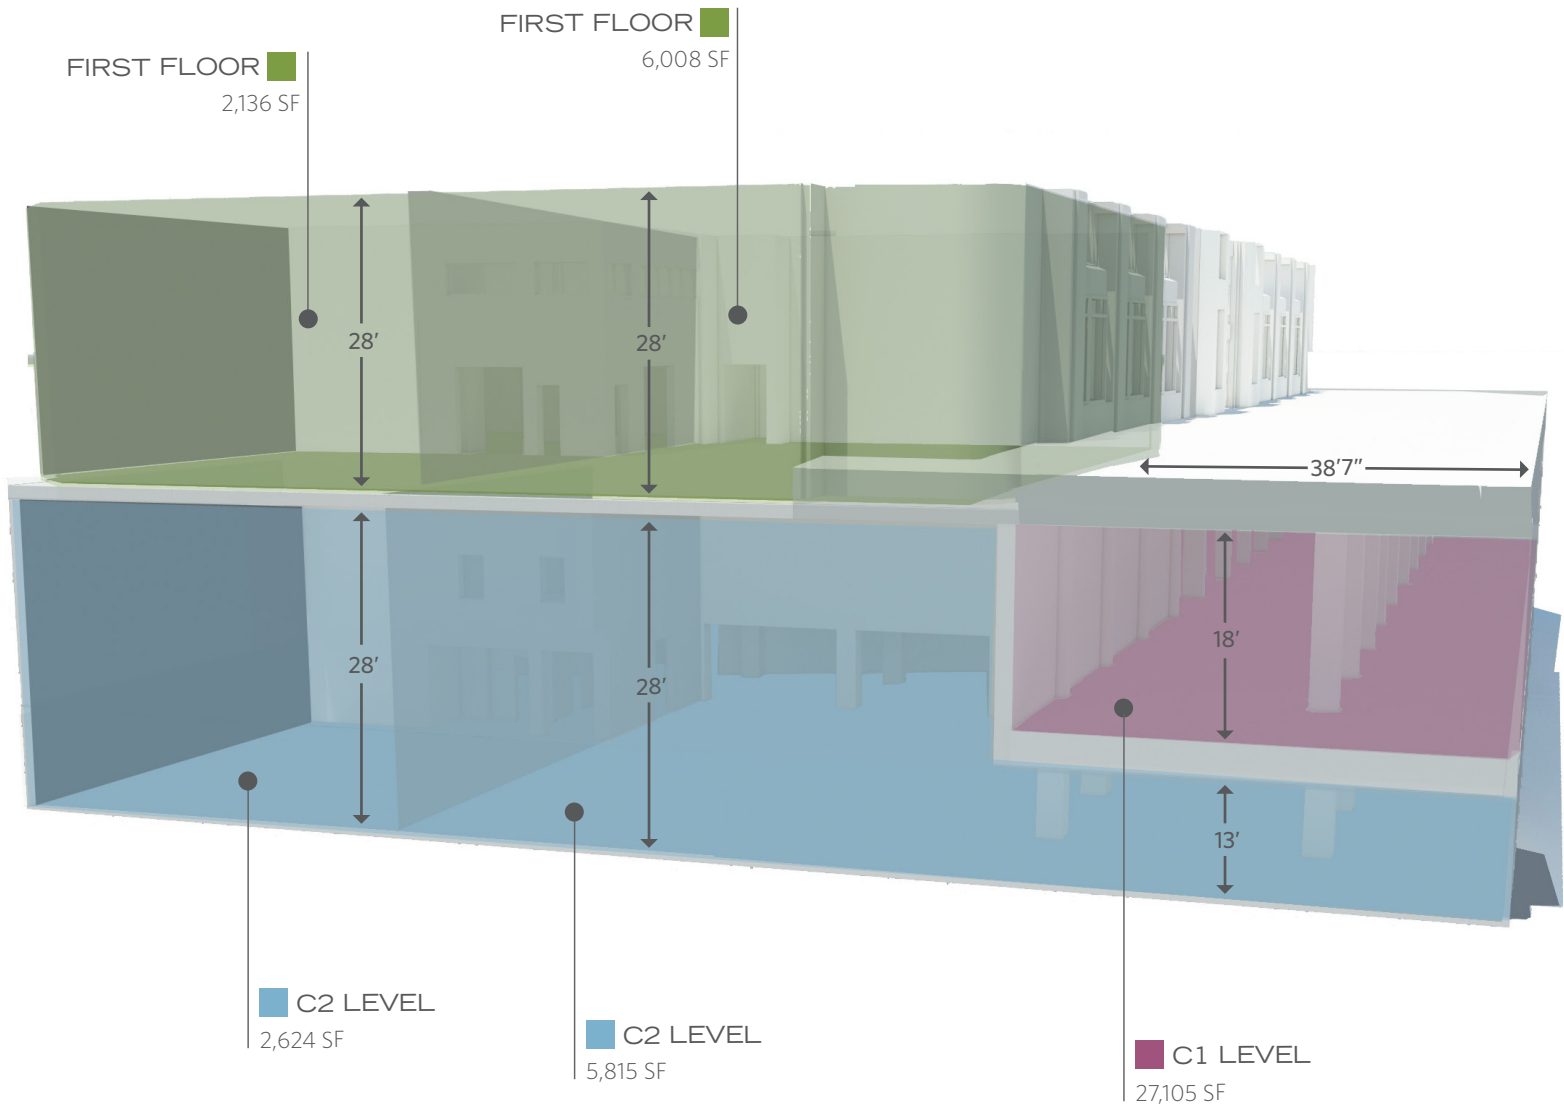

FIRST FLOOR  
2,136 SF

FIRST FLOOR  
6,008 SF

C2 LEVEL  
2,624 SF

C2 LEVEL  
5,815 SF

C1 LEVEL  
27,105 SF

C2 LEVEL  
22,665 SF

650  
MASSACHUSETTS  
AVENUE