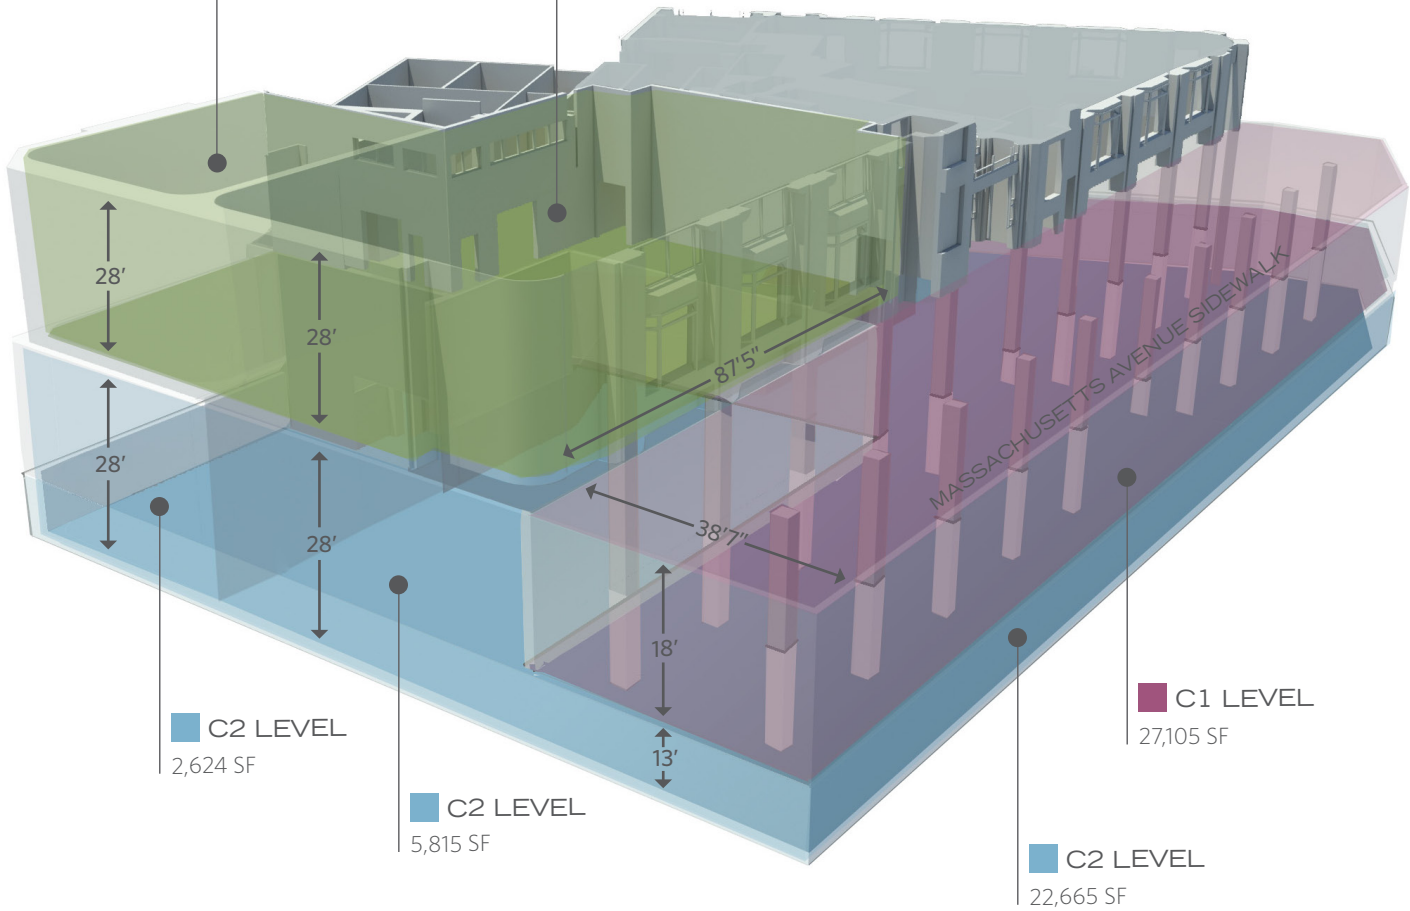

FIRST FLOOR  
2,136 SF

FIRST FLOOR  
6,008 SF

C2 LEVEL  
2,624 SF

C2 LEVEL  
5,815 SF

C1 LEVEL  
27,105 SF

C2 LEVEL  
22,665 SF

650  
MASSACHUSETTS  
AVENUE

# 650

MASSACHUSETTS  
AVENUE