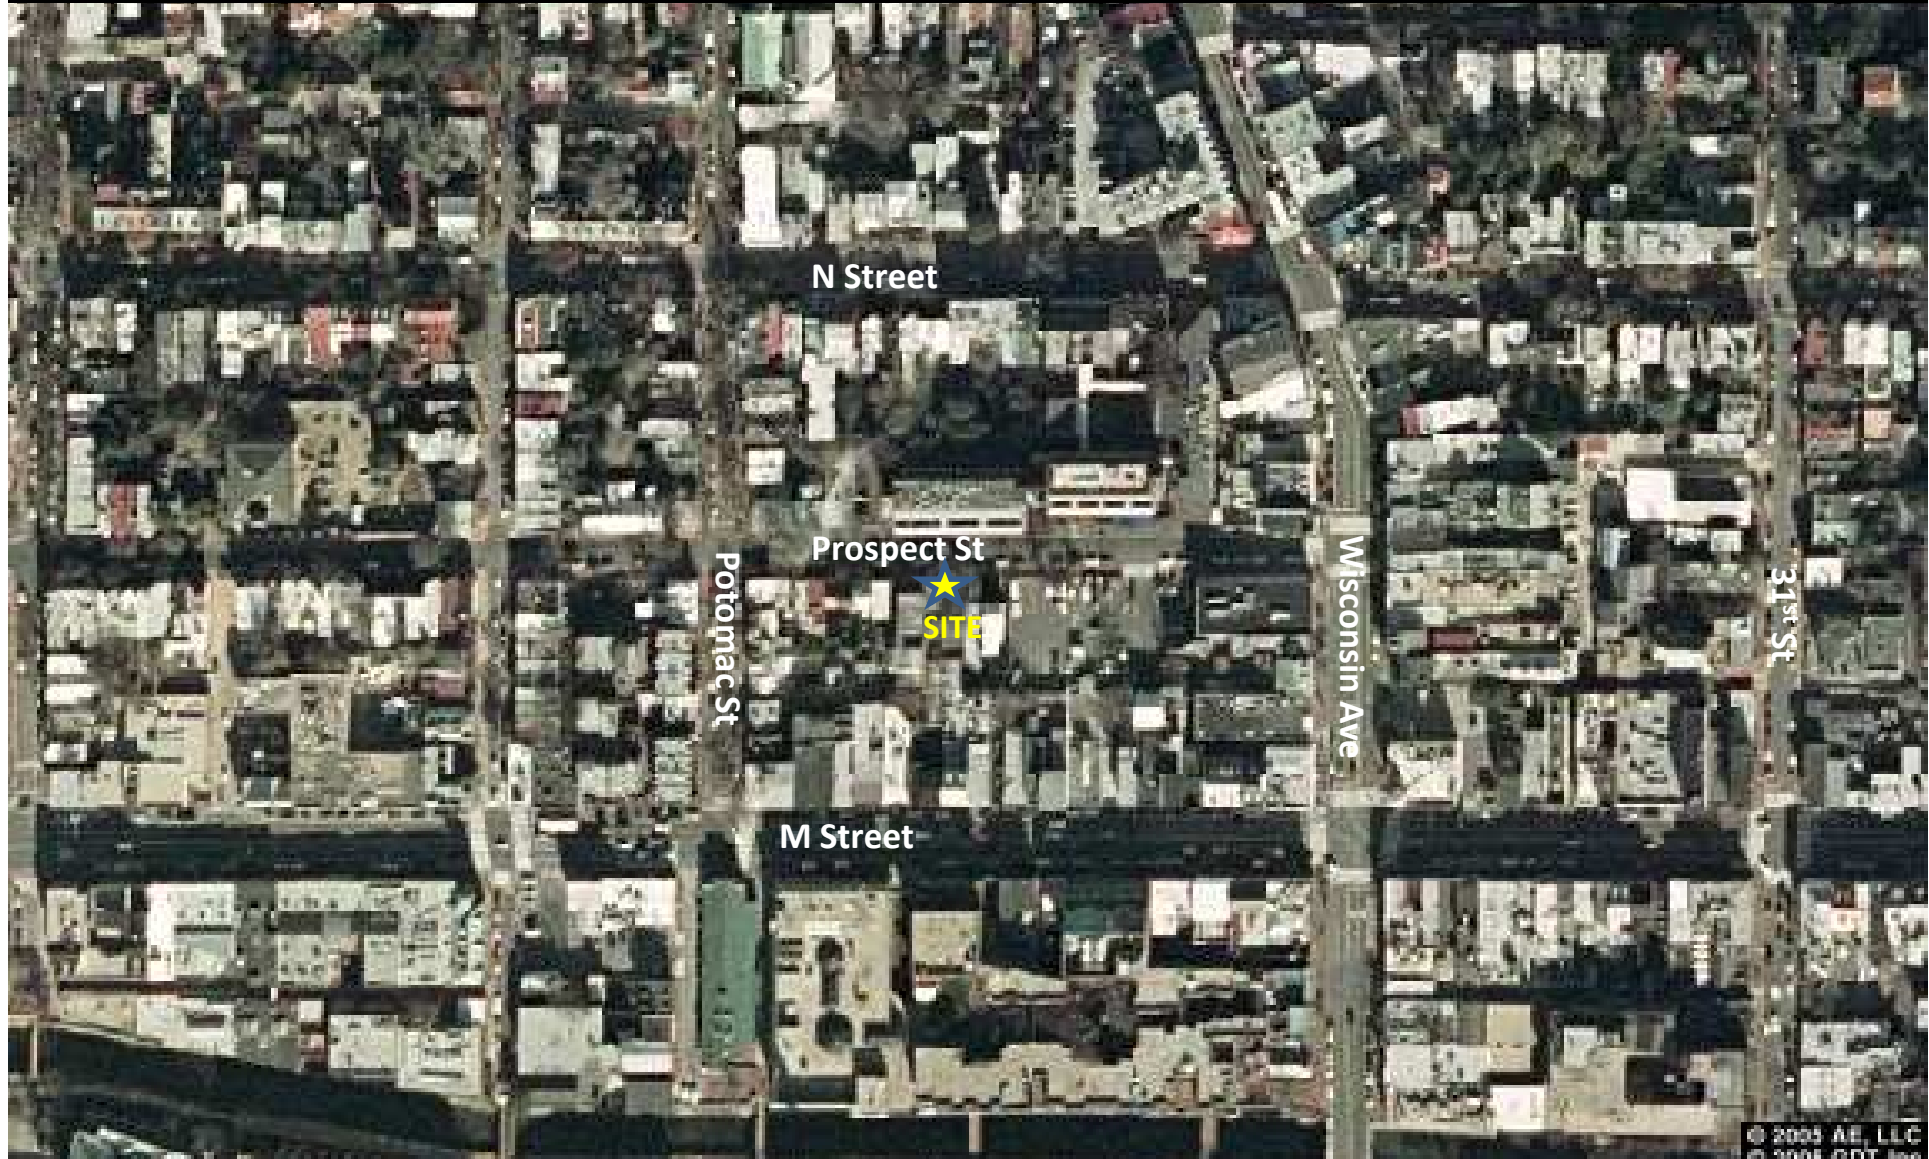

3236 Prospect Rd, NW  
Washington, DC

TRANSWESTERN  
**RETAIL**

© 2005 AE, LLC  
© 2004 GDT, Inc.

[www.TRETAIL.com](http://www.TRETAIL.com)

3236 Prospect Rd, NW  
Washington, DC

TRANSWESTERN  
**RETAIL**

© 2005 AE, LLC  
© 2004 GDT, Inc.