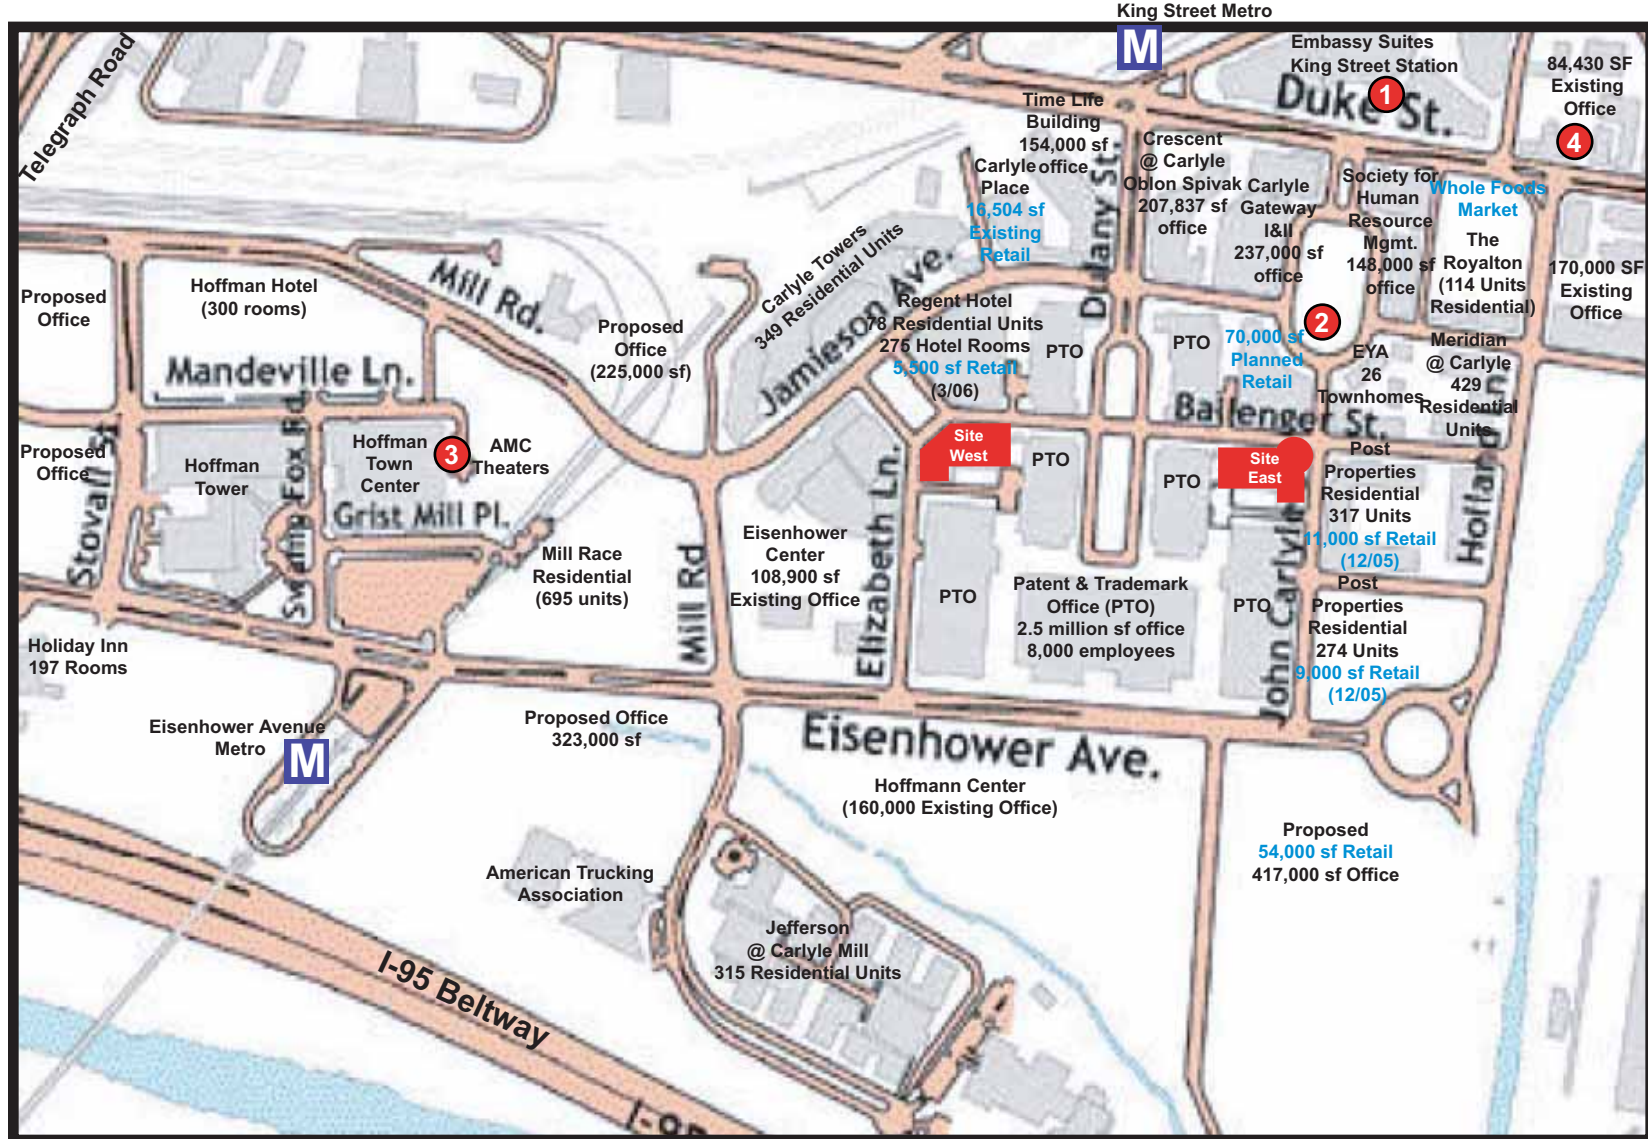

Carlyle Retail & Aerial Overview

Alexandria, VA

King Street Station

- 1 Merrill Lynch
- GW University
- Dentist
- Carlyle Marketing Center
- Duke's Bar & Grill
- Adelco
- Stella's Cafe

Inner Carlyle

- 2 Matthew Johnson Art Gallery
- Blue Ribbon Florist
- Legal Forte
- Coldwell Banker
- Cleaners
- Uptowner Cafe
- Subway (On Duke Street)
- AG Edwards (On Duke Street)
- Plaza Gourmet
- Carlyle Deli & Market

Hoffman Town Center

- 3 AMC Theaters, 22 screens
- Ruby Tuesday's
- Ted's Montana Grill
- Cold Stone Creamery
- Starbucks Coffee
- Bread & Chocolate

Duke Street/Diagonal Road

- 4 Crate & Barrel Outlet
- McNair Travel
- Table Talk