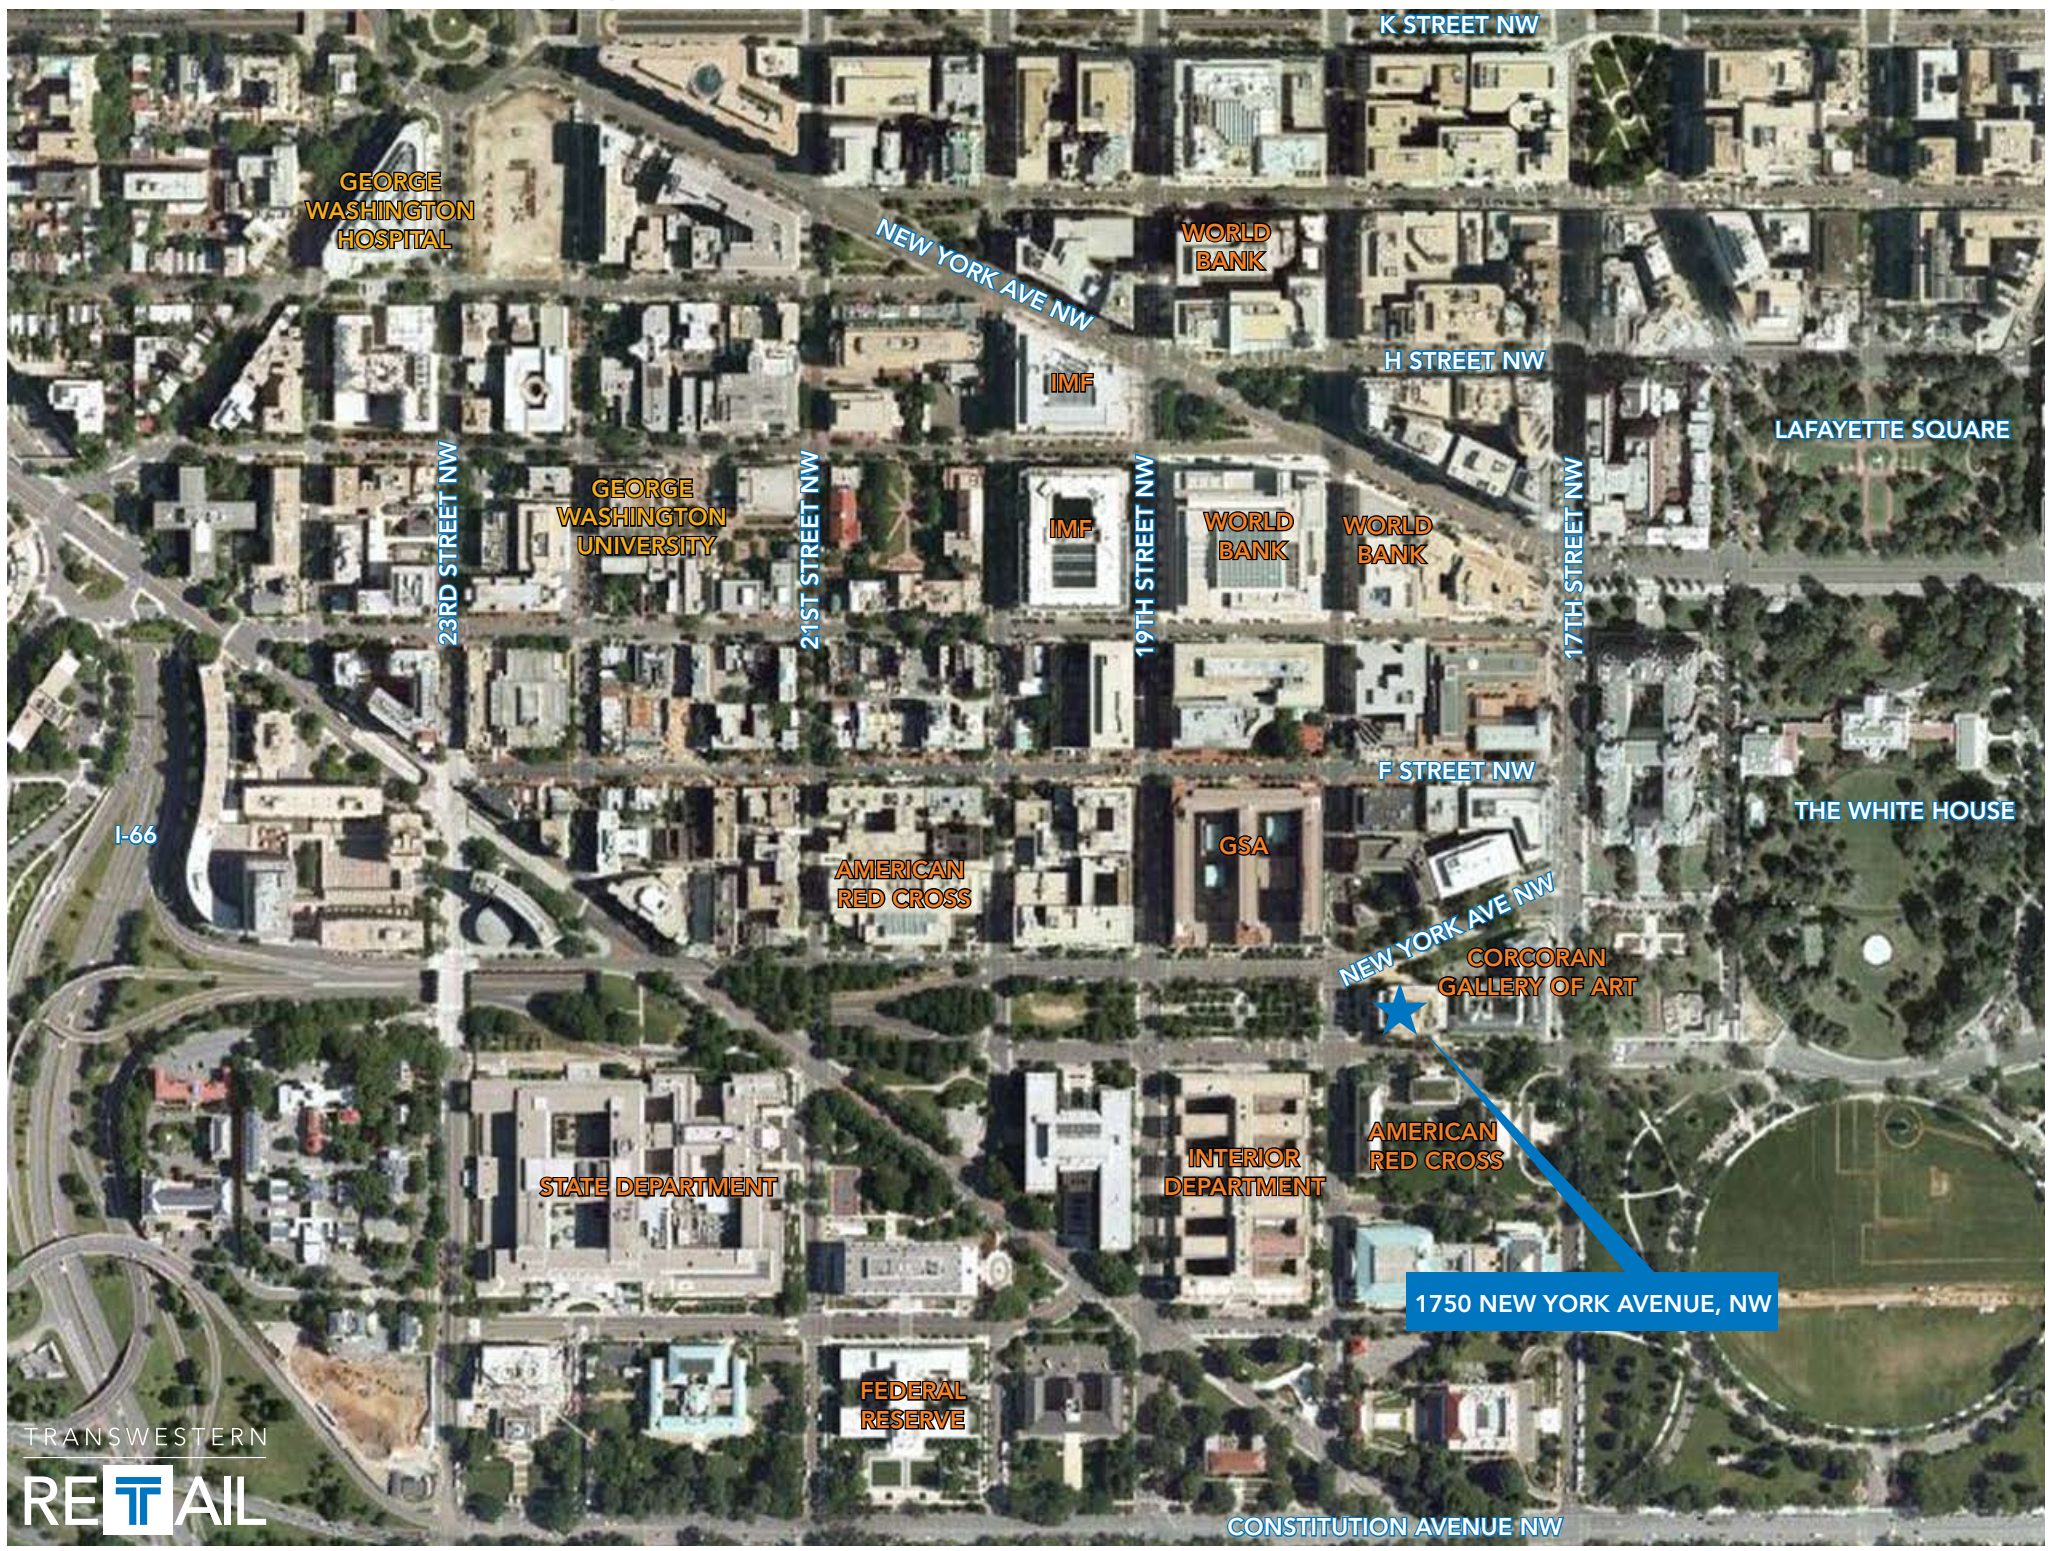

1750 NEW YORK AVENUE, NW | SITE MAP

1750 NEW YORK AVENUE, NW OVERVIEW MAP

1750 NEW YORK AVENUE, NW