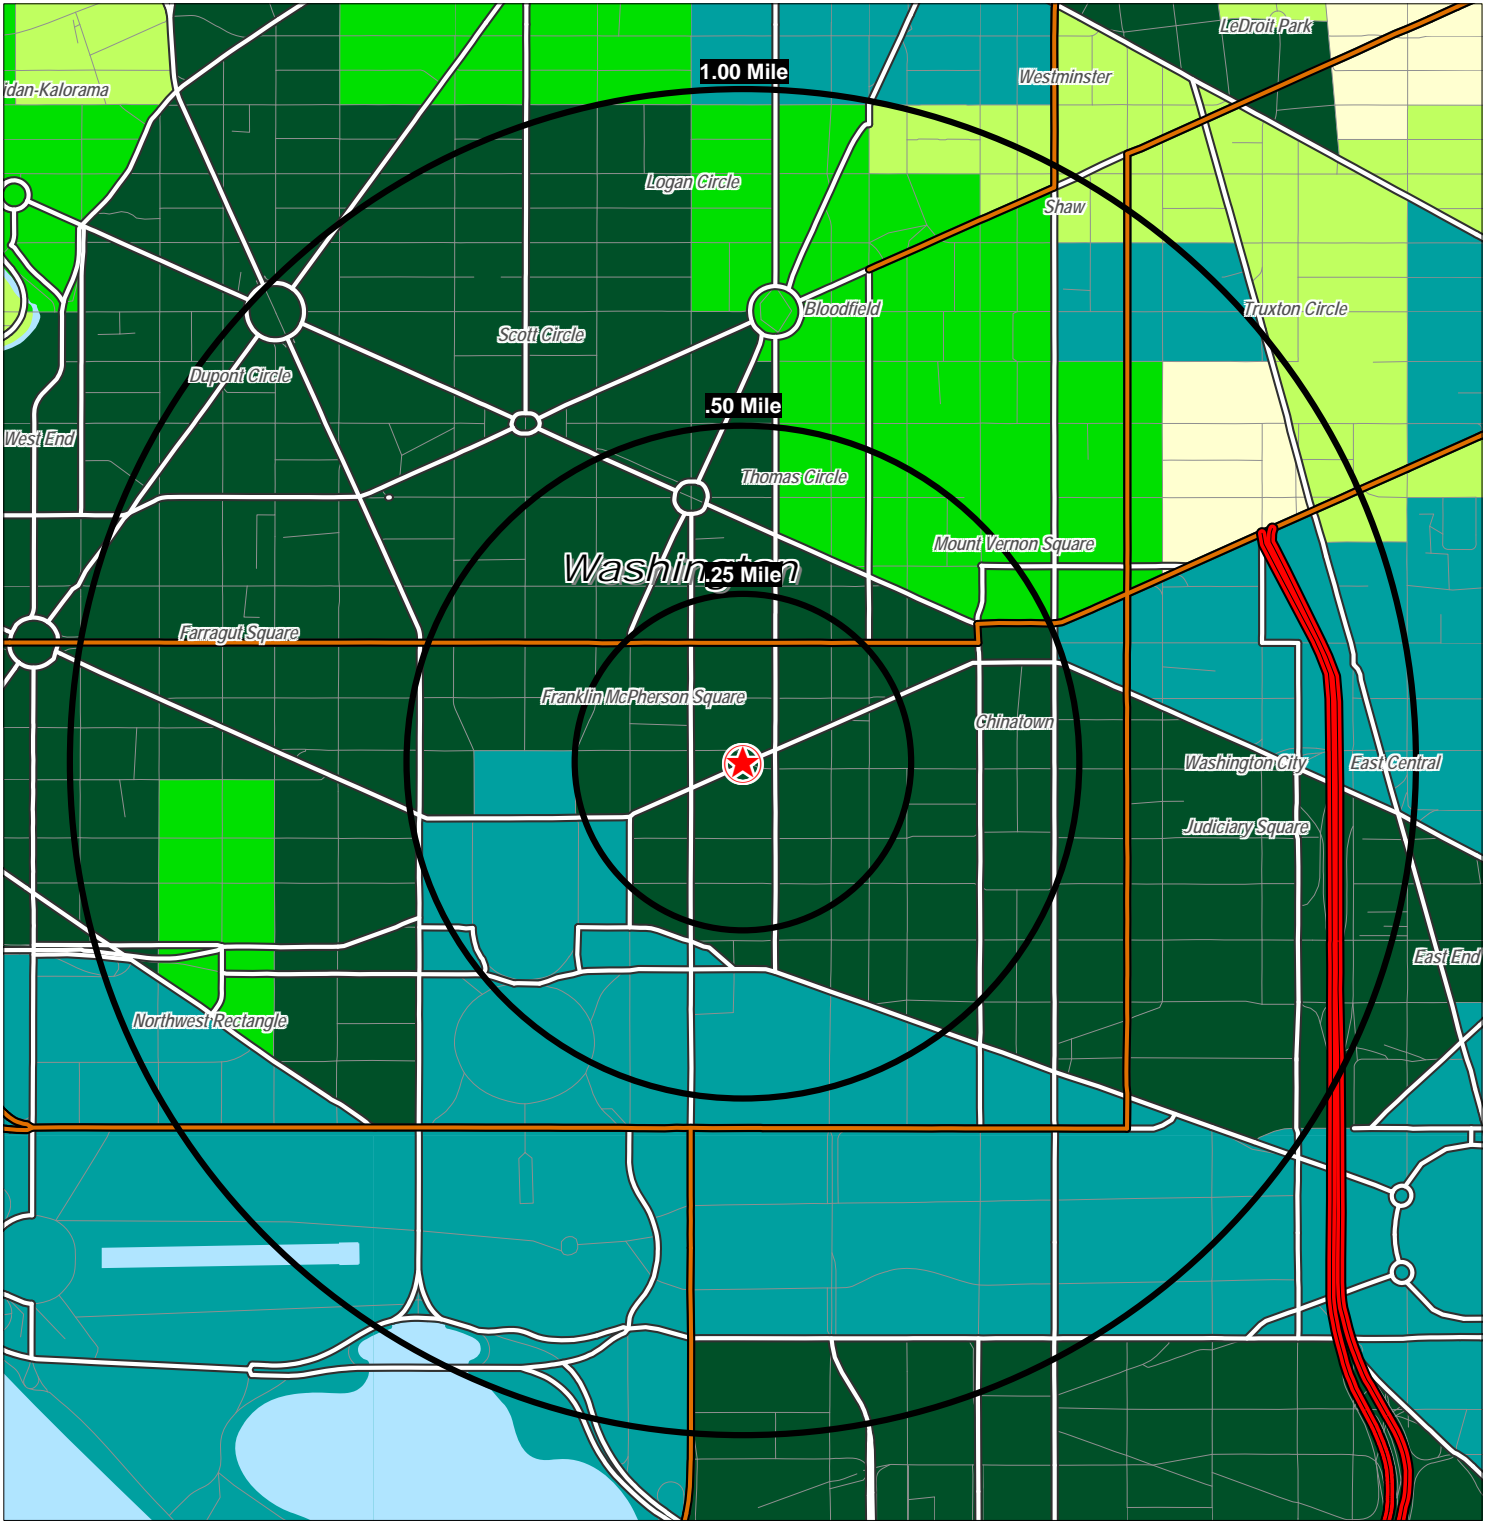

Lat: 38.9 Lon: -77.0305 Zoom: 2.196 mi Logos are for identification purposes only and may be trademarks of their respective companies.

©2009, SITES USA Inc., Chandler, AZ (480) 491-1112. All Rights Reserved.

Urban Employment Density
By Block Groups

- 15,000 or more
- 10,000 to 15,000
- 5,000 to 10,000
- 2,500 to 5,000
- Less than 2,500

1350 New York Ave Nw
Washington, District of Columbia
Employees per Square Mile

Employment Density

- 1 mi - 36,635**
- 3 mi - 116,182**
- 5 mi - 288,994**

www.TRETAIL.com

This map was produced using data from private and government sources deemed to be reliable. The information herein is provided without representation or warranty.

TRANSWESTERN

Population Density

- 1 mi - 1,536
- 3 mi - 7,560
- 5 mi - 37,559

www.TRETAIL.com

This map was produced using data from private and government sources deemed to be reliable. The information herein is provided without representation or warranty.