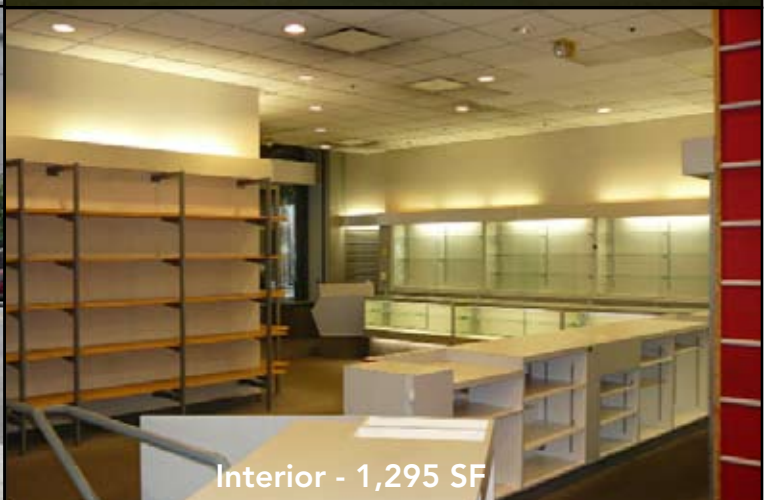

1001 PENNSYLVANIA AVENUE, NW

Washington, DC

TRANSWESTERN
RETAIL

Exterior - 2,332 SF

Interior - 2,332 SF

Exterior - 1,295 SF

Interior - 1,295 SF

1001 PENNSYLVANIA AVENUE, NW

Washington, DC - Interior Restaurant Space

TRANSWESTERN
RETAIL

1001 PENNSYLVANIA AVENUE, NW

Washington, DC - Interior

TRANSWESTERN
RETAIL

1001 PENNSYLVANIA AVENUE, NW
Washington, DC - Interior

TRANSWESTERN
RETAIL